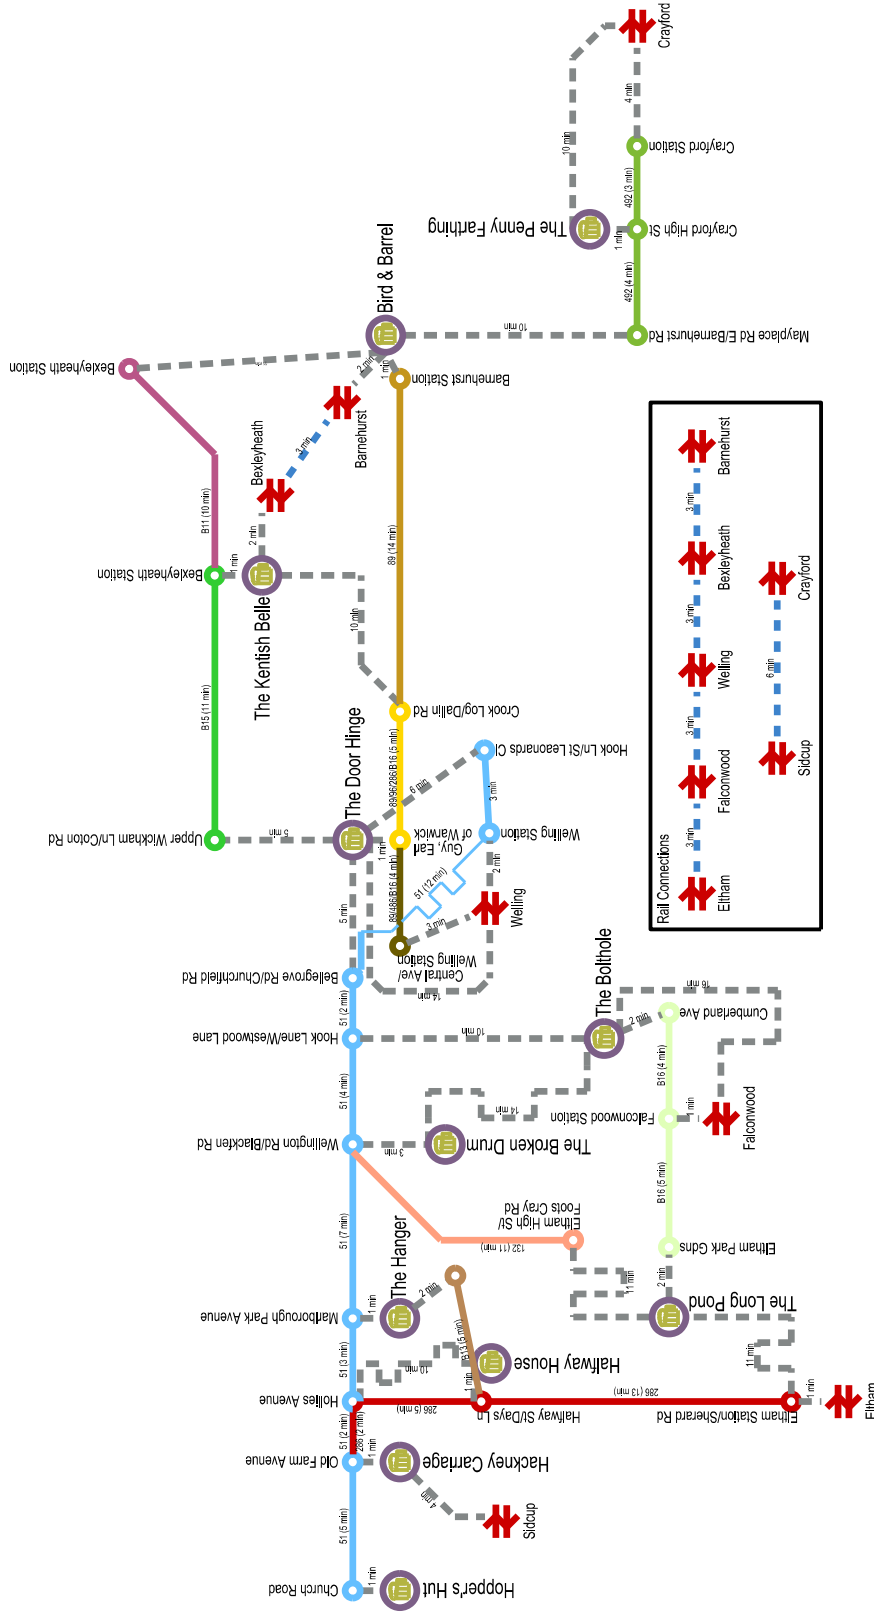

The 51 And Beyond Micropub Crawl

Notes:

- Micropub - Fine beers and good company
- Bus stop (note: intervening stops not shown)
- Railway station
- The infamous 51 bus route
- Other connecting bus route
- Rail route
- Walking route

Total length of connecting lines are correct scaled to travel time.
Distances between points are **not** otherwise to scale (in particular, note rail lines!)
Due to complexity, not all possible routes or connections are shown

1 min travel

This list was taken from dymipubs.com. Walk times are not included, nor is drinking time.

Hopper's Hut 1 Invicta Parade High Street Sidcup DA14 6ER	Mon 14:00-22:00 Tue 14:00-22:00 Wed 14:00-22:00 Thu 14:00-23:00 Fri 12:00-23:00 Sat 12:00-23:00 Sun 12:00-20:00
Hackney Carriage 165 Station Road Sidcup DA15 7AA	Mon 15:00-22:00 Tue 15:00-22:00 Wed 15:00-22:00 Thu 15:00-22:00 Fri 14:00-23:00 Sat 12:00-23:00 Sun 12:00-20:00
Halfway House 188c Halfway Street Sidcup DA15 8DJ	Mon 15:00-22:30 Tue 15:00-22:30 Wed 15:00-22:30 Thu 15:00-22:30 Fri 14:00-23:00 Sat 12:00-22:30 Sun 12:00-20:00
The Long Pond 110 Westmount Road Eltham SE9 1RE	Mon 17:00-22:00 Tue 11:30-14:30 Wed 11:30-14:30 Thu 11:30-14:30 Fri 11:30-14:30 Sat 11:00-15:00 Sun 12:00-14:30
The Broken Drum 308 Westwood Lane Blackfen DA15 9PT	Mon 15:00-22:00 Tue 15:00-22:00 Wed 15:30-22:00 Thu 15:30-22:00 Fri 15:00-22:00 Sat 12:00-22:00 Sun 13:00-16:00
The Bolt Hole 12 Falconwood Parade Welling DA16 2PL	Mon Closed Tue 15:30-22:00 Wed 15:30-22:00 Thu 15:30-22:00 Fri 14:00-22:30 Sat 12:00-22:30 Sun 12:00-20:00
The Door Hinge 11 Welling High Street Welling DA16 1TR	Mon Closed Tue 15:00 21:00 Wed 15:00 21:00 Thu 15:00 21:00 Fri 15:00 22:00 Sat 12:00 22:00 Sun 12:00-15:00
The Kenish Belle 8 Pickford Lane Bexleyheath DA7 4QW	Mon 16:00-22:00 Tue 16:00-22:00 Wed 16:00-22:00 Thu 17:30-22:00 Fri 12:00-23:00 Sat 12:00-23:00 Sun 12:00-20:00
Bird & Barrel 100 Barnhurst Road Barnhurst DA7 6HG	Mon Closed Tue Closed Wed 17:30-22:00 Thu 17:30-22:00 Fri 17:30-22:30 Sat 12:00-22:30 Sun 12:00-17:00
The Penny Farthing 3 Waterside Crayford DA1 4JJ	Mon Closed Tue 12:00-15:00 Wed 12:00-15:00 Thu 12:00-15:00 Fri 12:00-22:30 Sat 12:00-22:30 Sun 12:00-15:00